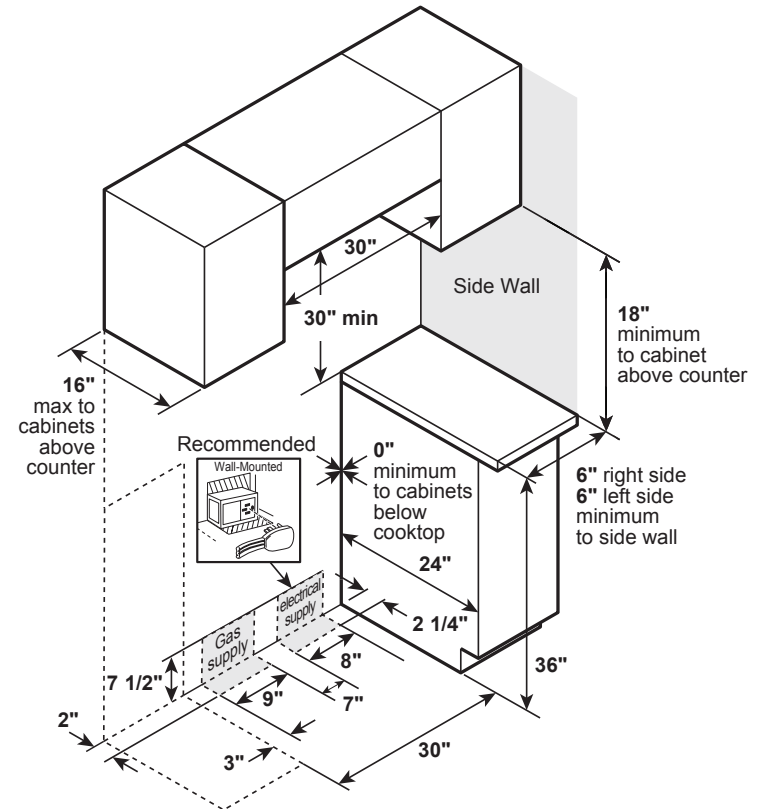

GAS PIPE AND ELECTRICAL OUTLET LOCATIONS

For answers to your Monogram, GE Café™ Series, GE Profile™ Series or GE Appliances product questions, visit our website at geappliances.com or call GE Answer Center® Service, 800.626.2000.