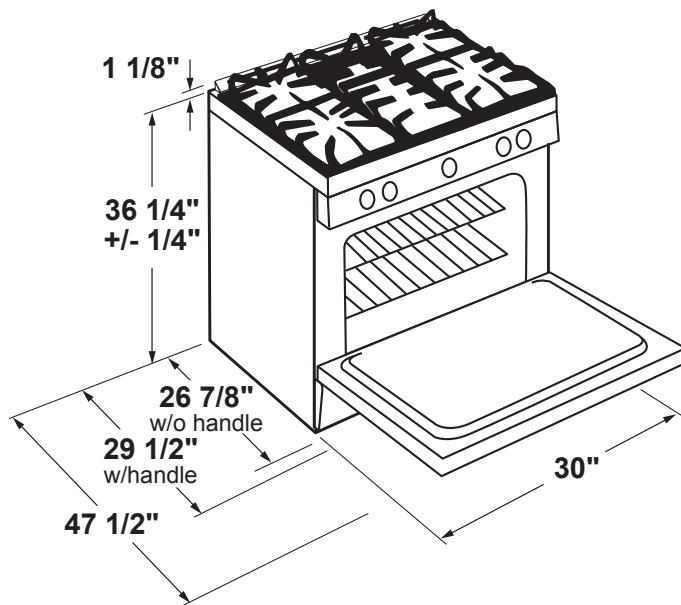

P2S930SELSS

GE Profile™ Series 30" Dual Fuel Slide-In Front Control Range

DIMENSIONS AND INSTALLATION INFORMATION (IN INCHES)

ELECTRICAL REQUIREMENTS: 240v/208v; 60Hz, 40A

INSTALLATION INFORMATION: Before installing, consult installation instructions packed with product for current dimensional data.

For all installations, install the required rear trim to back of range with 4 screws provided.