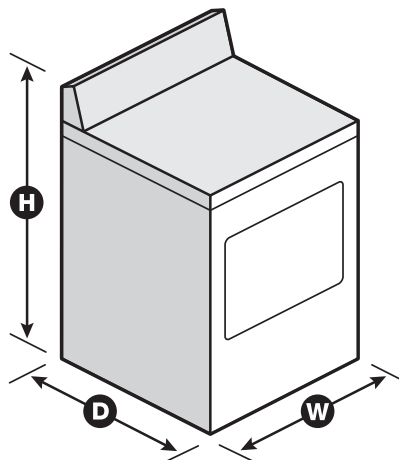

6.5 Cu. Ft. Capacity

6.5 cu. ft. Capacity can help take a load off your mind.

NOTE: Dimensions are for planning purposes only. For complete details, see Installation Instructions packed with product. Specifications subject to change without notice.

®/™ © 2020. All rights reserved. Printed in the U.S.A. D200104XXD. NED4655ESpecSheetV01.