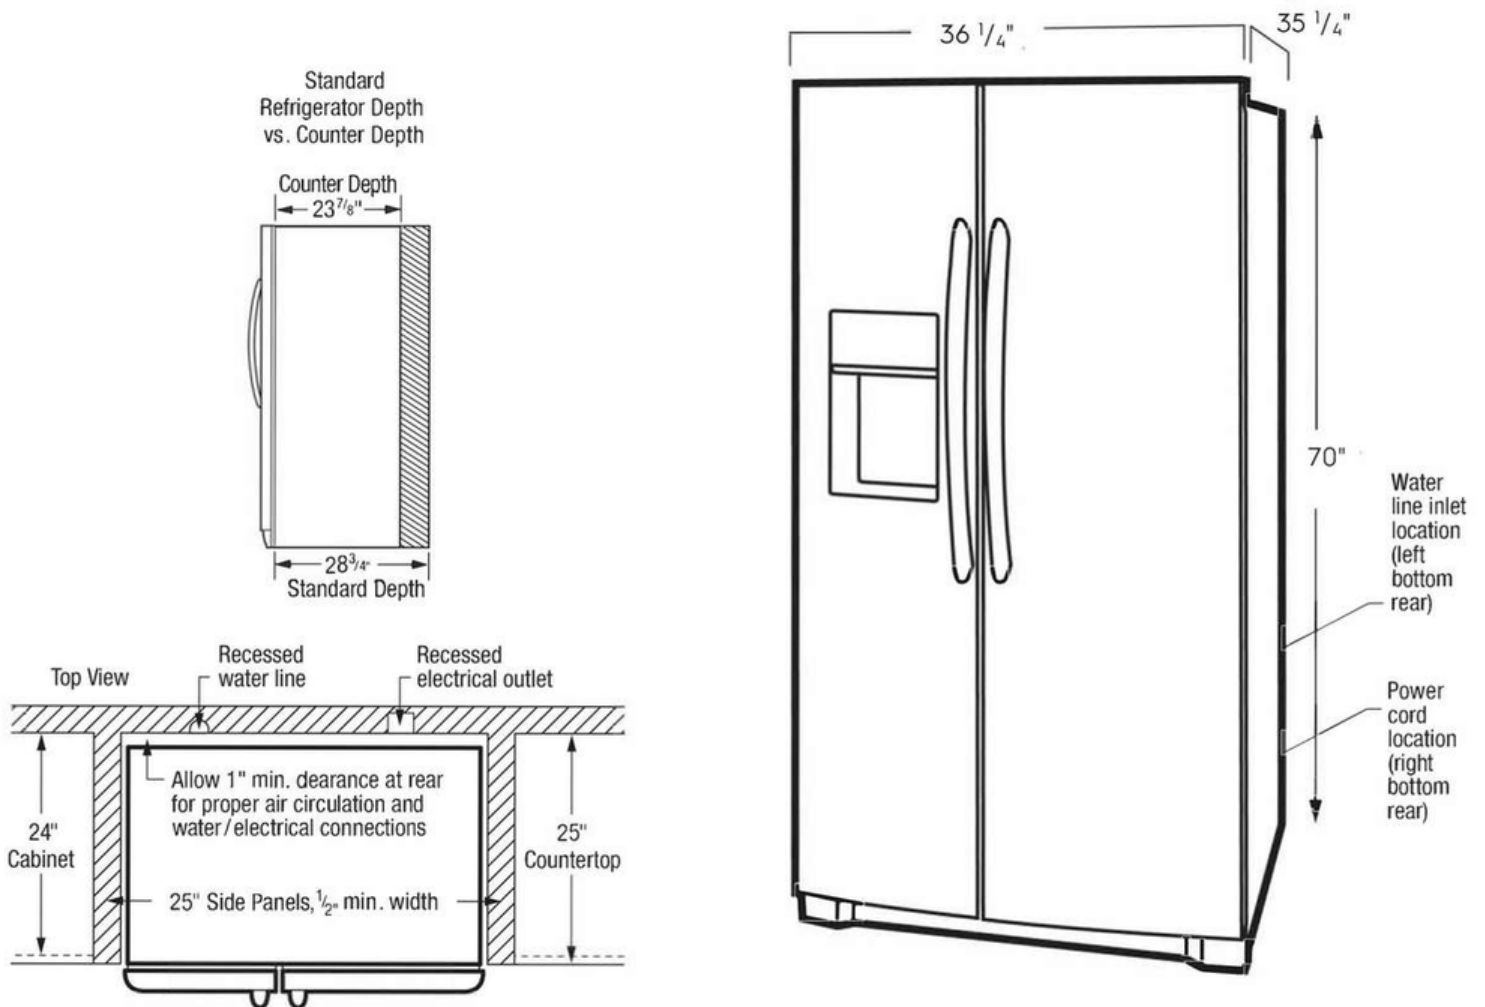

# Frigidaire

25.6 Cu. Ft. 36" Standard Depth Side by Side Refrigerator

FRSS2623AS, FRSS2623AW, FRSS2623AB, FRSS2623AD

Version : 07/21

Note: For planning purposes only. Always consult local and national electric, gas and plumbing codes.